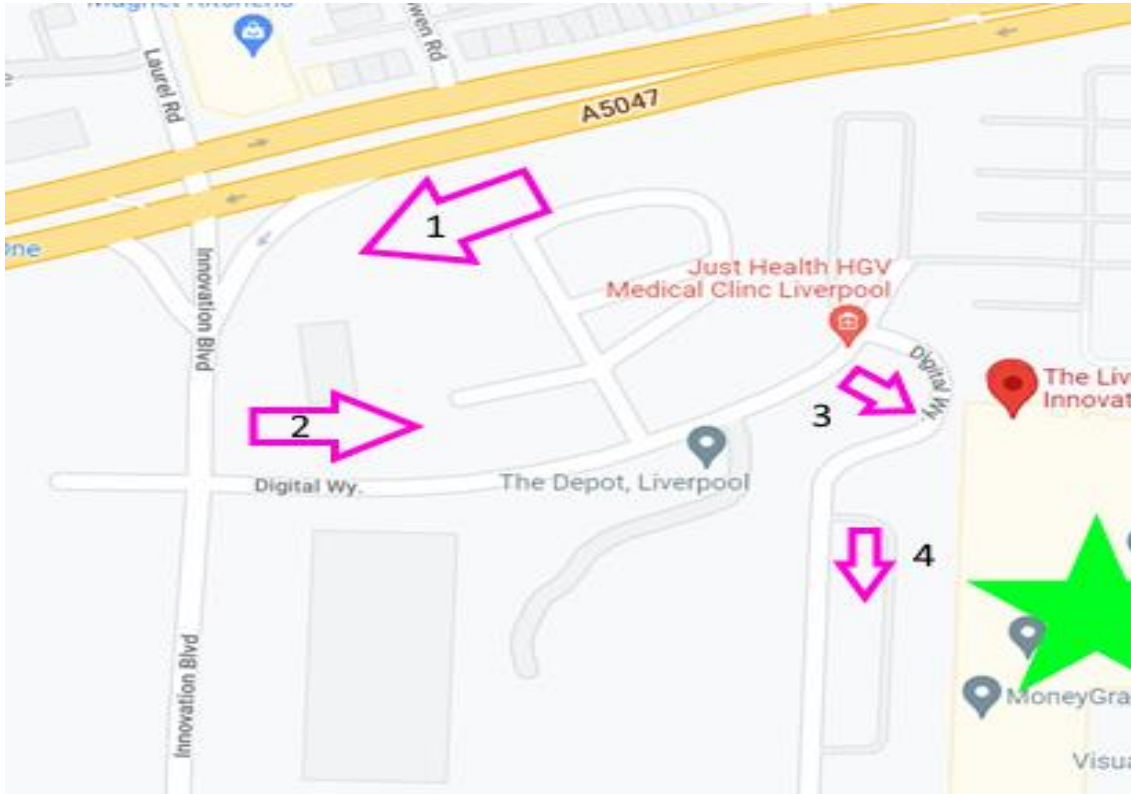

## DIRECTIONS

The full address of Fresh CAMHS is First Floor, Babbage House, Liverpool Innovation Park, Digital Way, Fairfield, Liverpool, L7 9NJ.

**By Car** - there is free onsite parking available; however, **you must park in certain areas, or you may get a parking fine.** We recommend you follow the instructions shown below on the map - or scan the QR Code – to help make sure you park in the right place.

SCAN ME

1. Turn onto Innovation Boulevard from Edge Lane.
2. Turn first left onto Digital Way.

3. Head through the gates and turn first right heading towards the main building past JD Gyms and through the raised barriers.
4. Park in this main carpark, **not** in front of shops, main reception (the star on the map) looks like this.

5. **Please come up stairs to sign in and tell your car registration to our staff on reception, you may get a parking fine if you don't.**

Please do not drop off children and young people and then leave. All visitors under 18 should be accompanied.

**By Bus** - All bus routes within a 5-minute walk of Innovation Park include: 6, 7, 8, 8E, 9, 10, 10A, 10B, 61, 78, 79, 79C, 618, 619, 838

**By Train** - Edge Hill and Wavertree Technology Park within walking distance of Innovation Park.